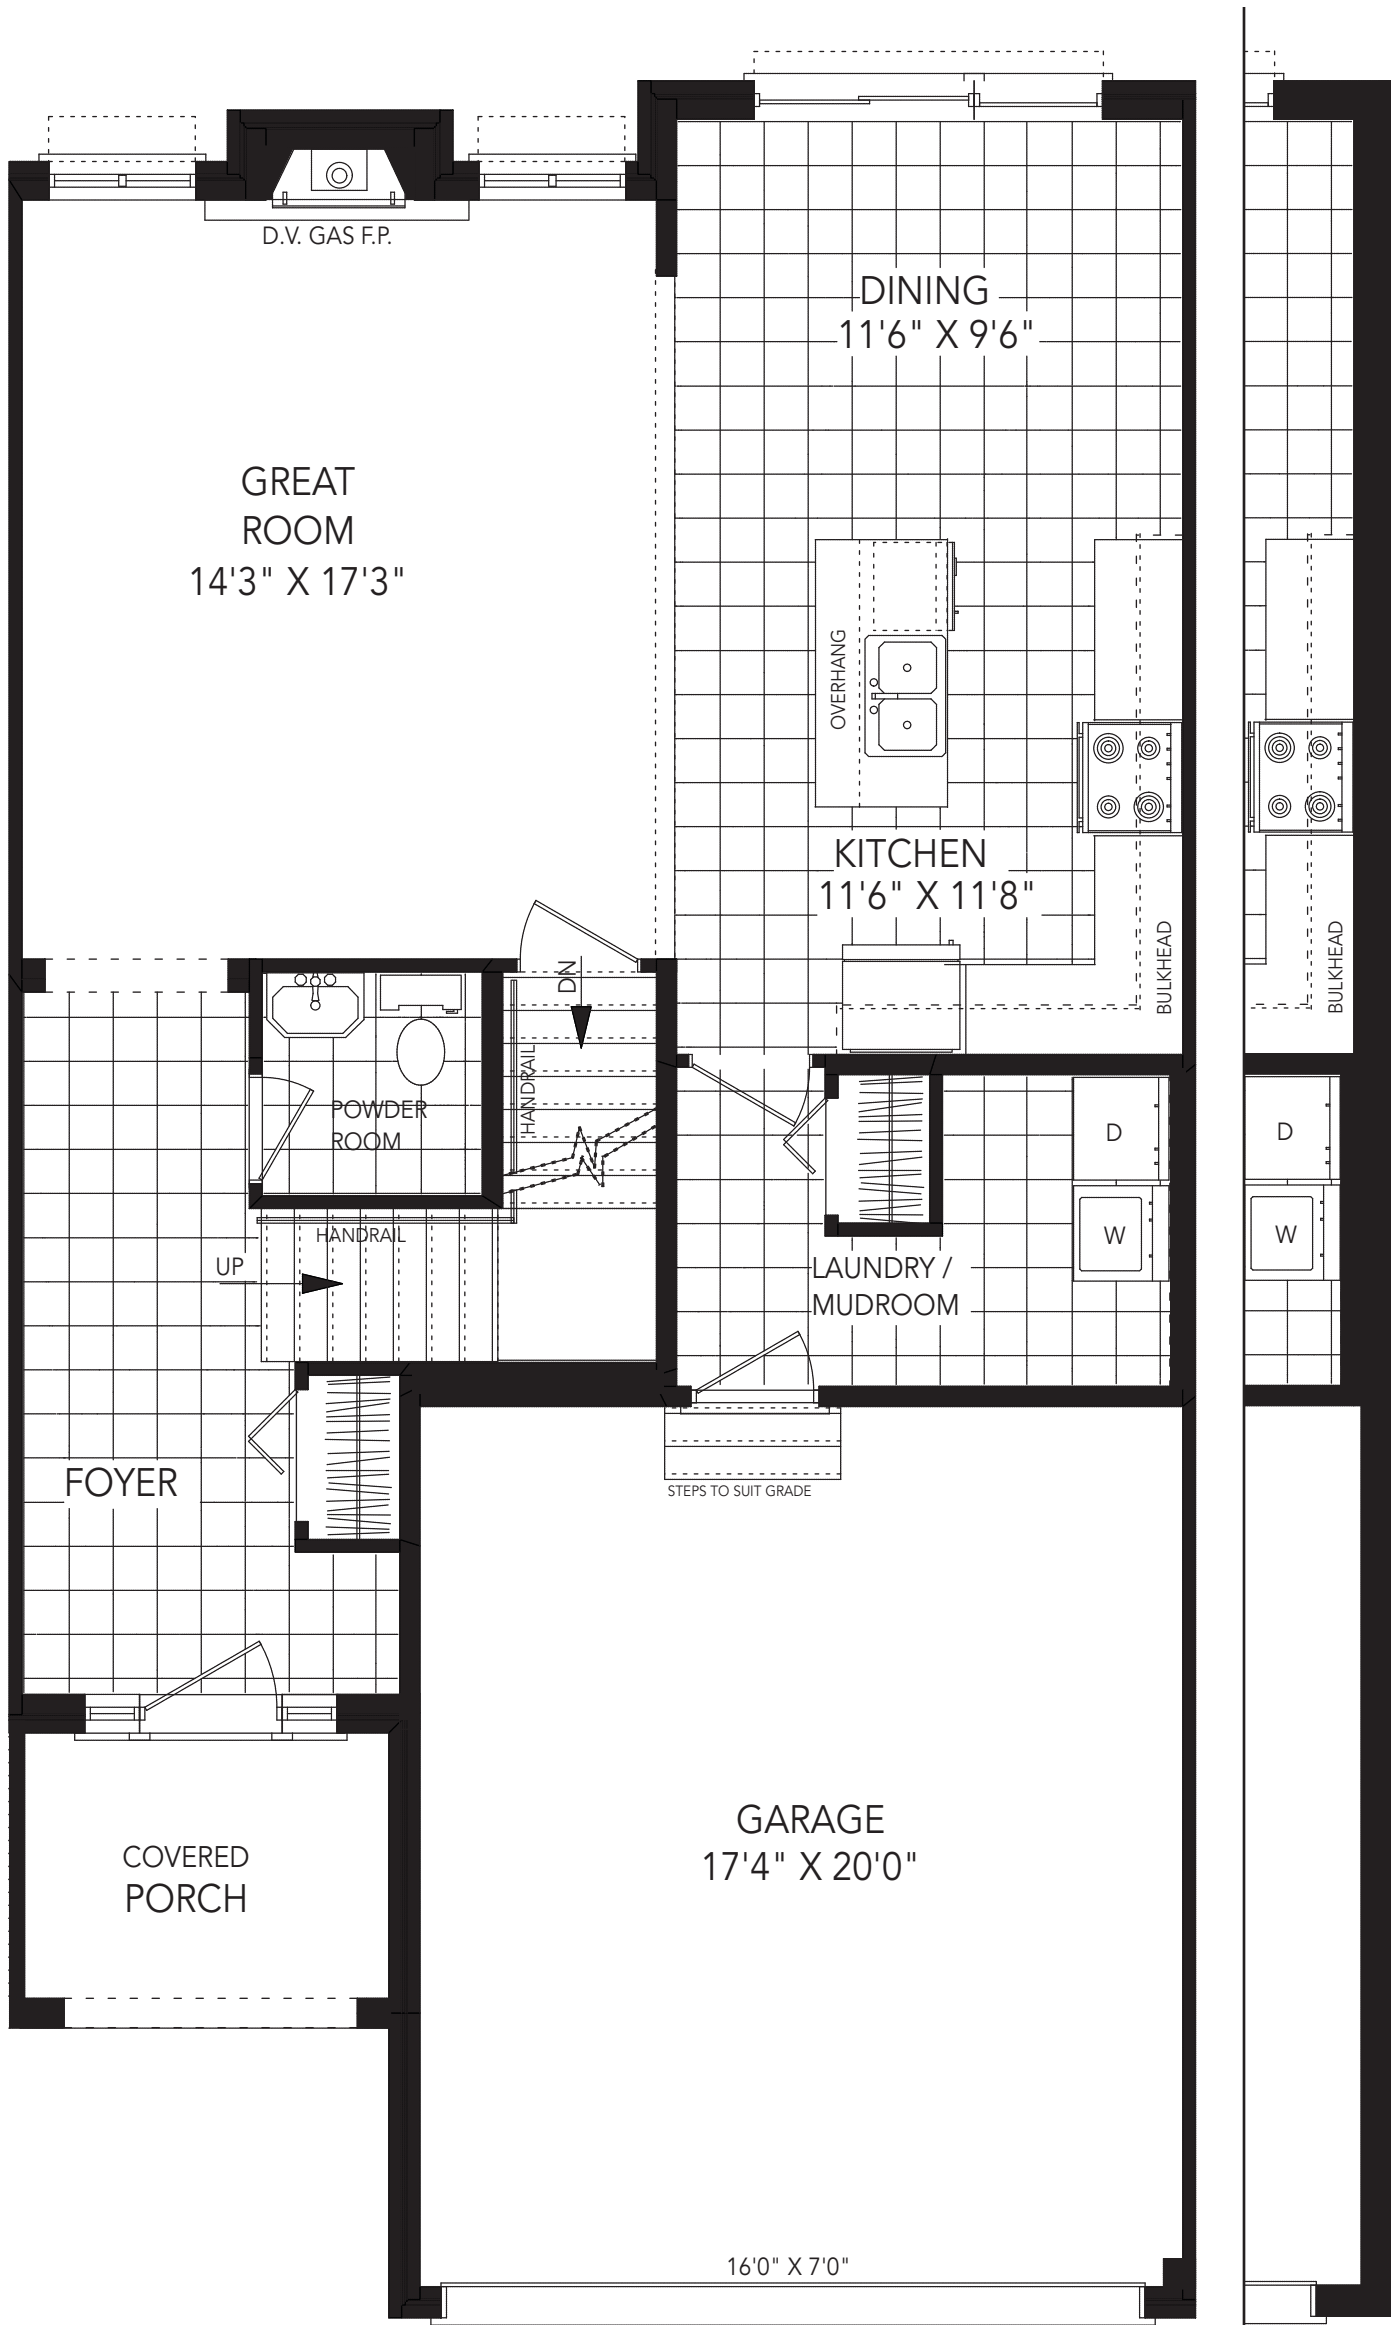

THE ERAMOSA

1997 SQ.FT.
INTERIOR UNIT

2036 SQ.FT.
EXTERIOR UNIT

MAIN FLOOR (INT.)

MAIN FLOOR (EXT.)

SECOND FLOOR (INT.)

SECOND FLOOR (EXT.)